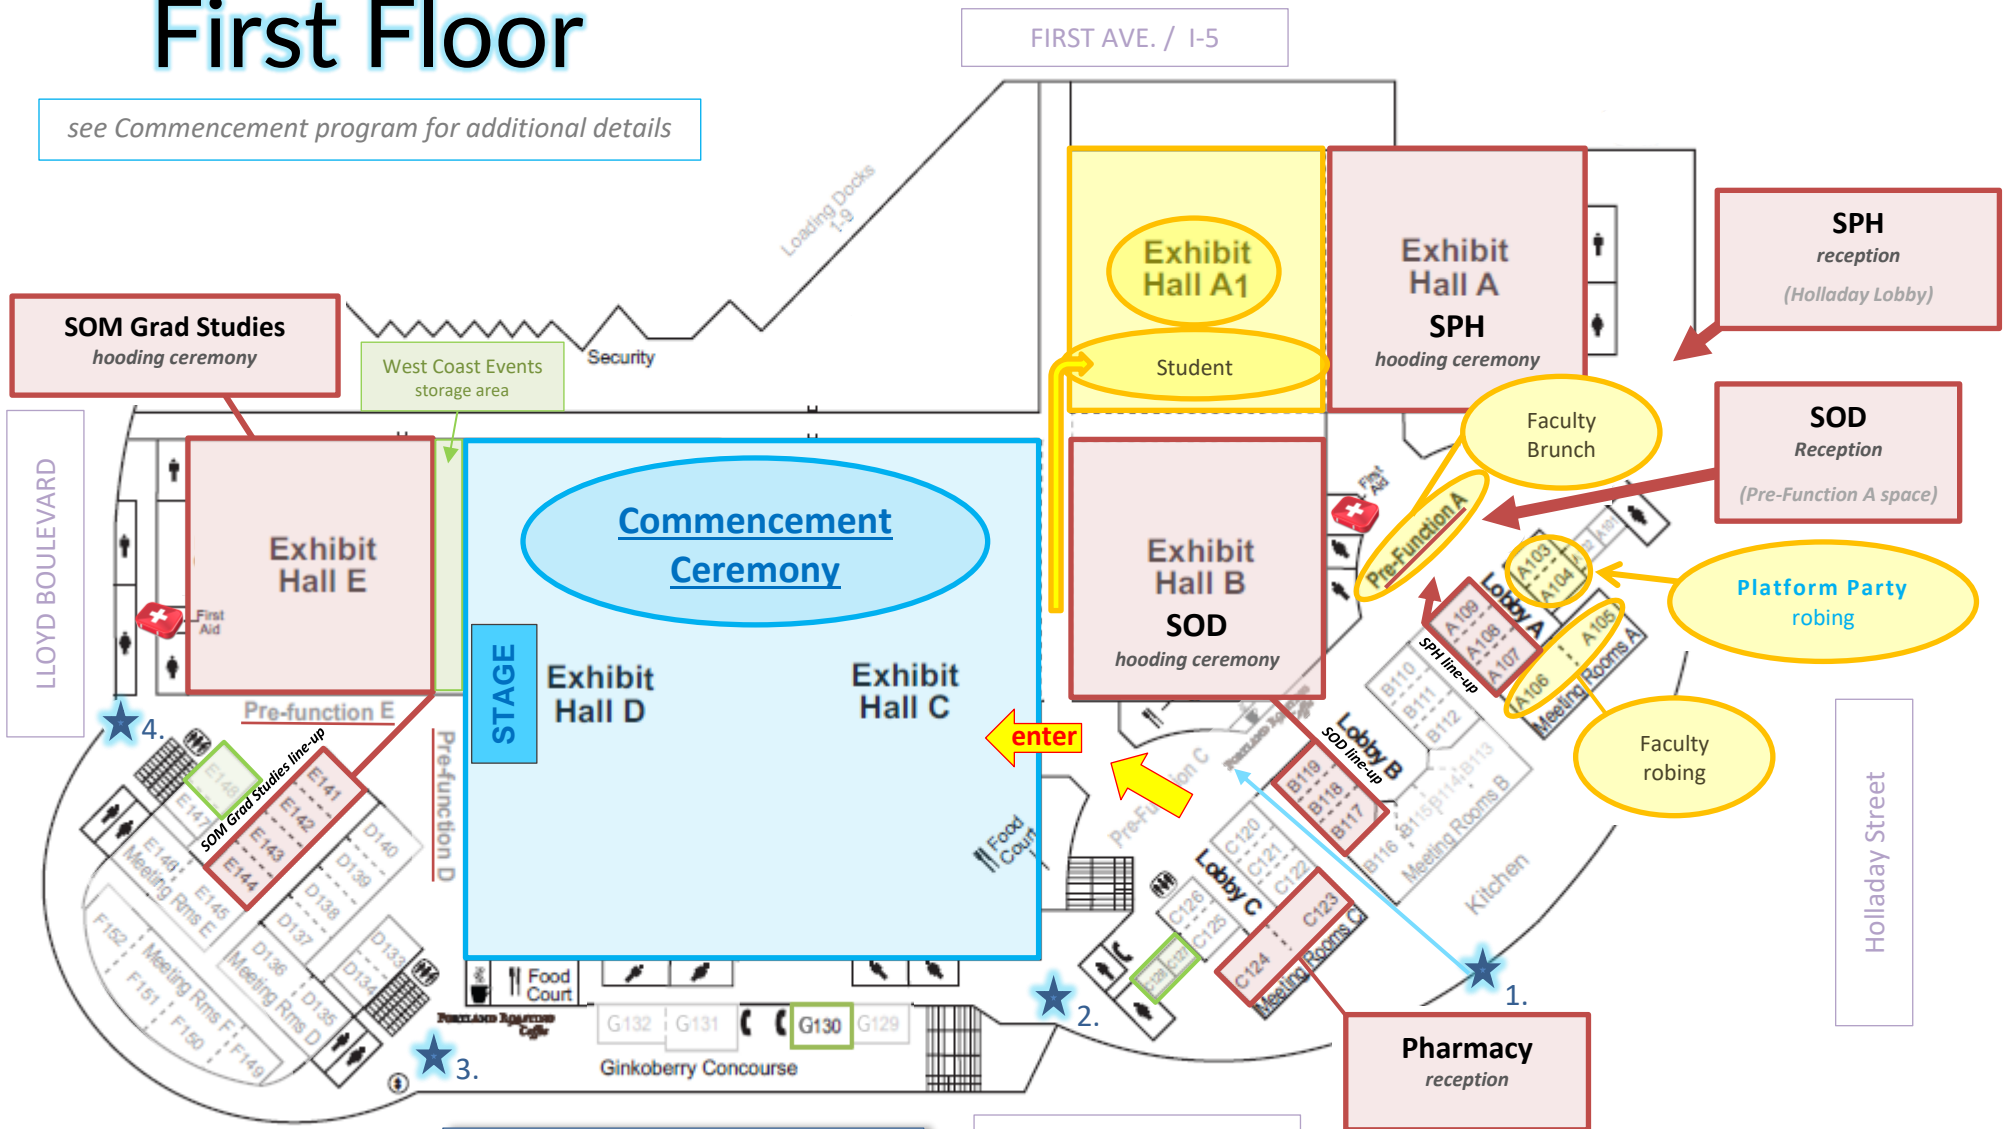

First Floor

see Commencement program for additional details

- ★ GREETER LOCATIONS**
- 1: Pre-function 'C' space
 - 2: MLK connector—1 north, 1 south
 - 3: Ginkoberry Concourse
 - 4: Lloyd Boulevard entrance